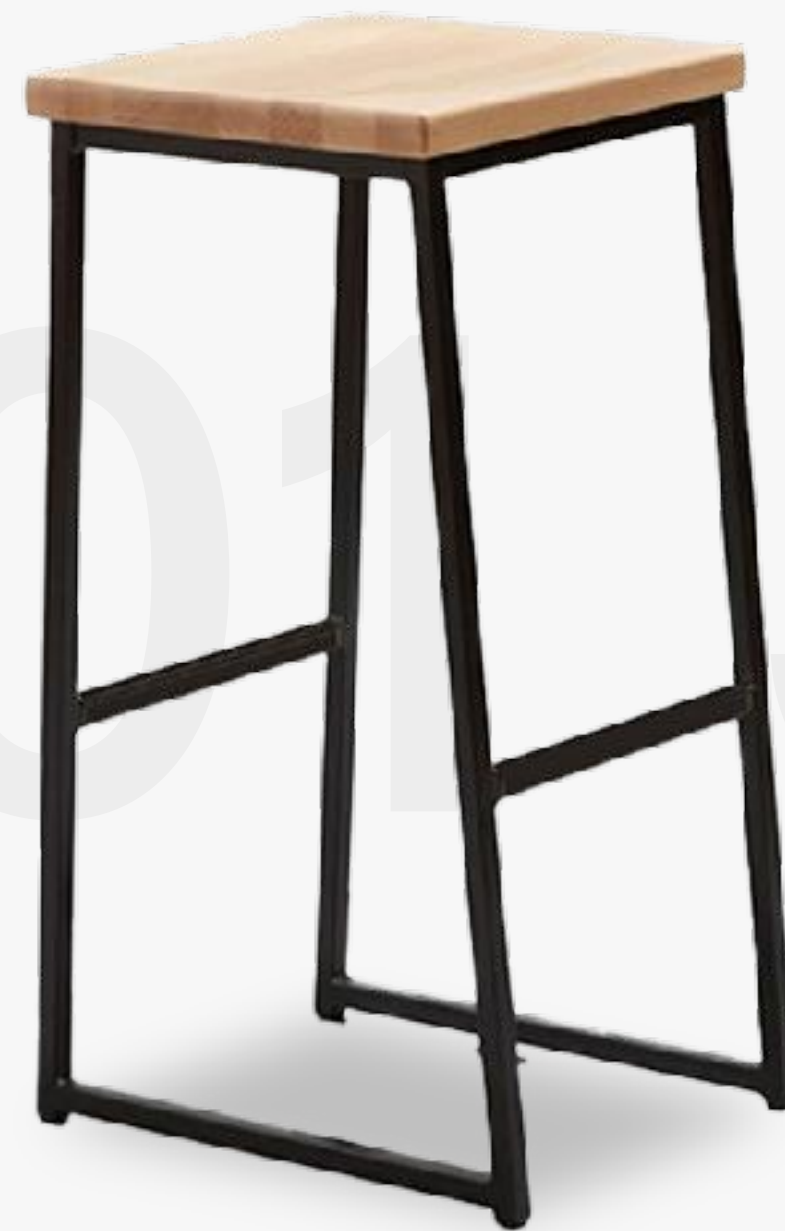

GA3501C-75STW

Materials: Steel + Plywood

Dimensions: W515*D495*H1105

GA5201 Series

GA5201C-45STW

Materials: Steel + Solid Wood

Dimensions: W415*D480*H875

GA5201C-75STW

Materials: Steel + Solid Wood

Dimensions: W360*D430*H750

GA5201BC-75STW

Materials: Steel + Solid Wood

Dimensions: W415*D465*H1030

GA5202 Series

GA5202C-45STW

Materials: Steel + Solid Wood
Dimensions: W485*D480*H820