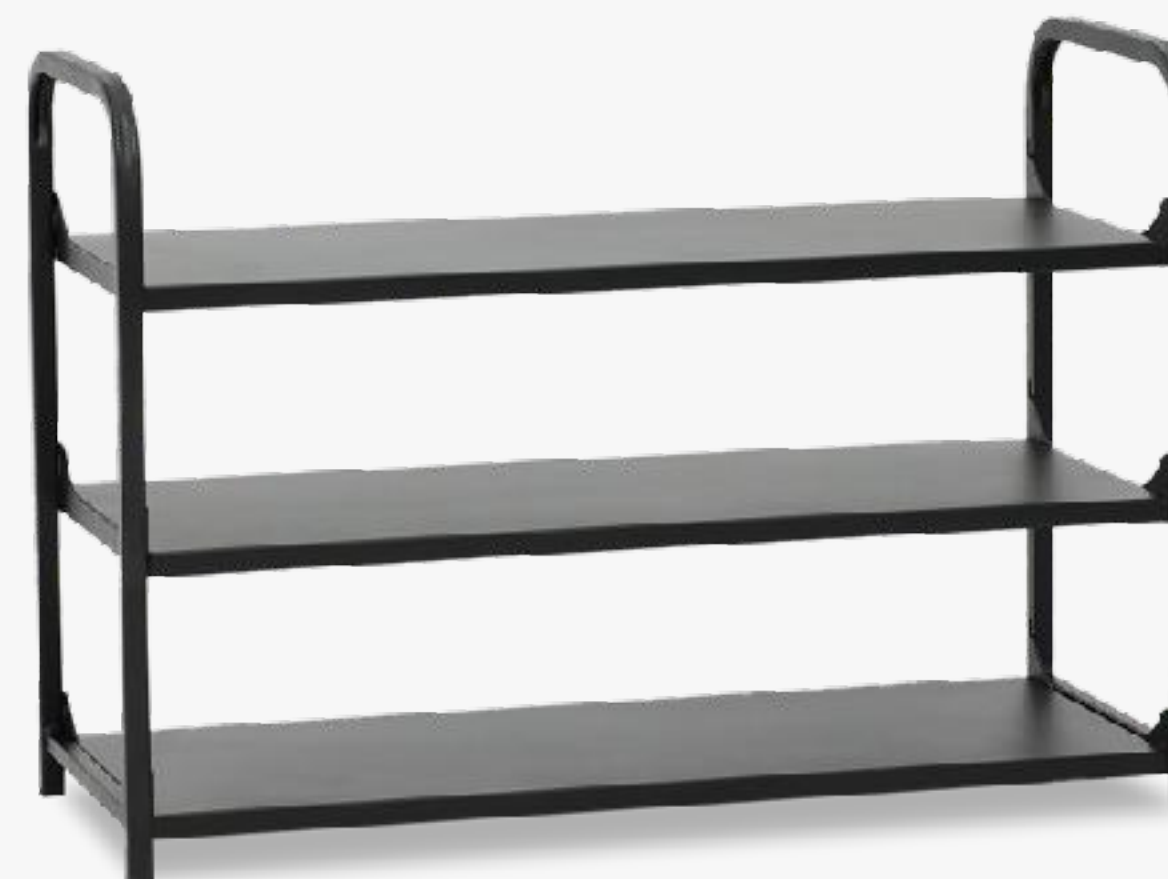

GO-SR6848

W680*D250*H480

Material: Steel

Color